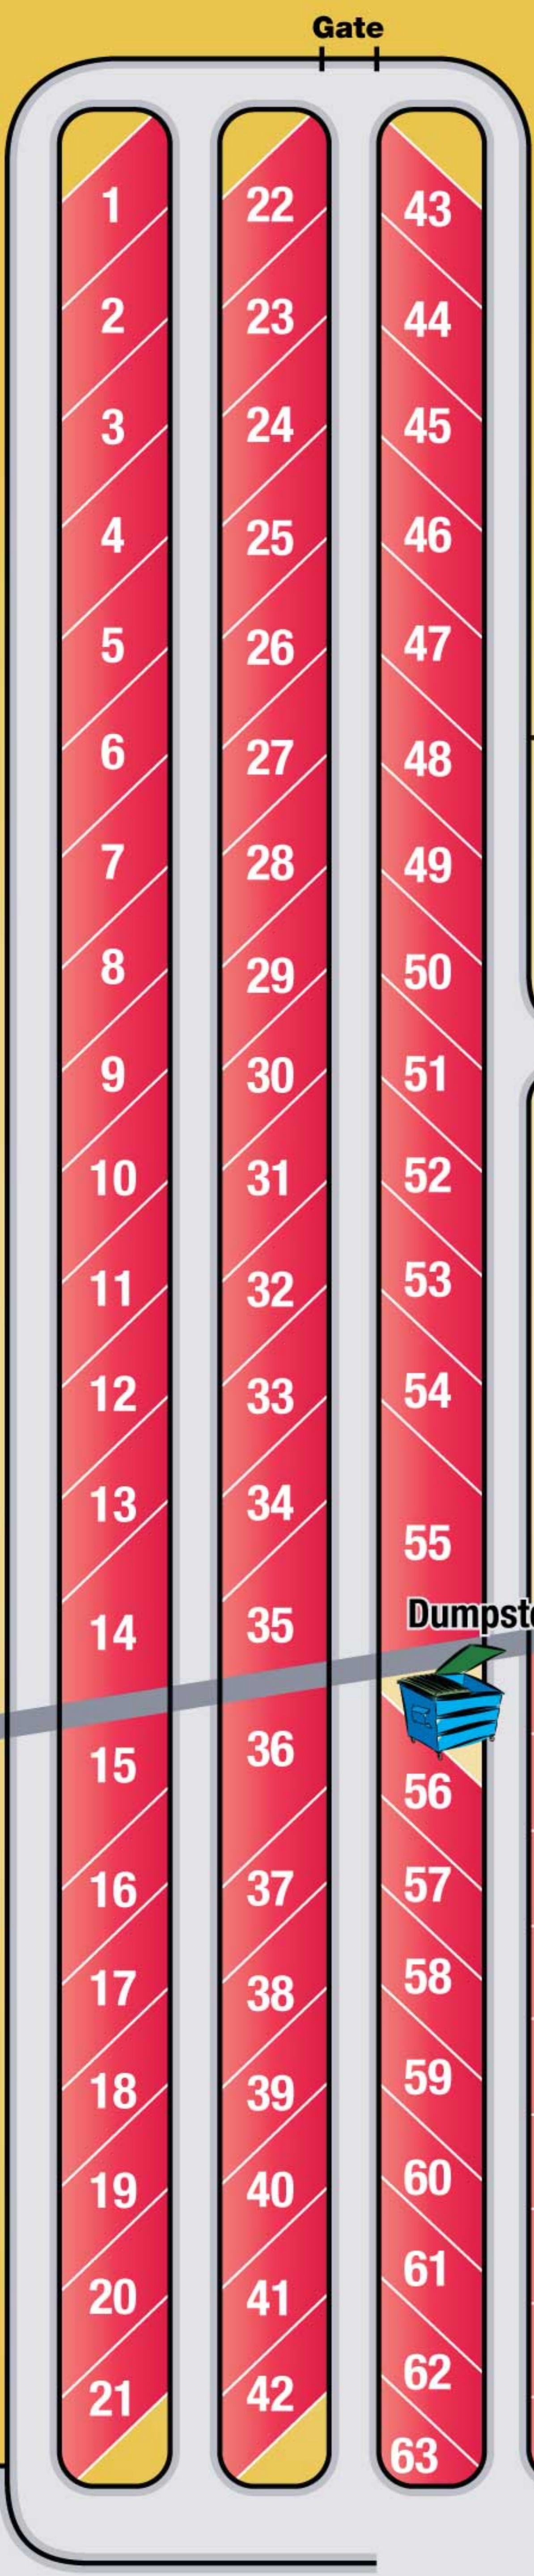

To
89A

& Fain Road

Main Access Road

All Rights Reserved © 2014

ENTRANCE

Office

Parking

LP Propane

Gate