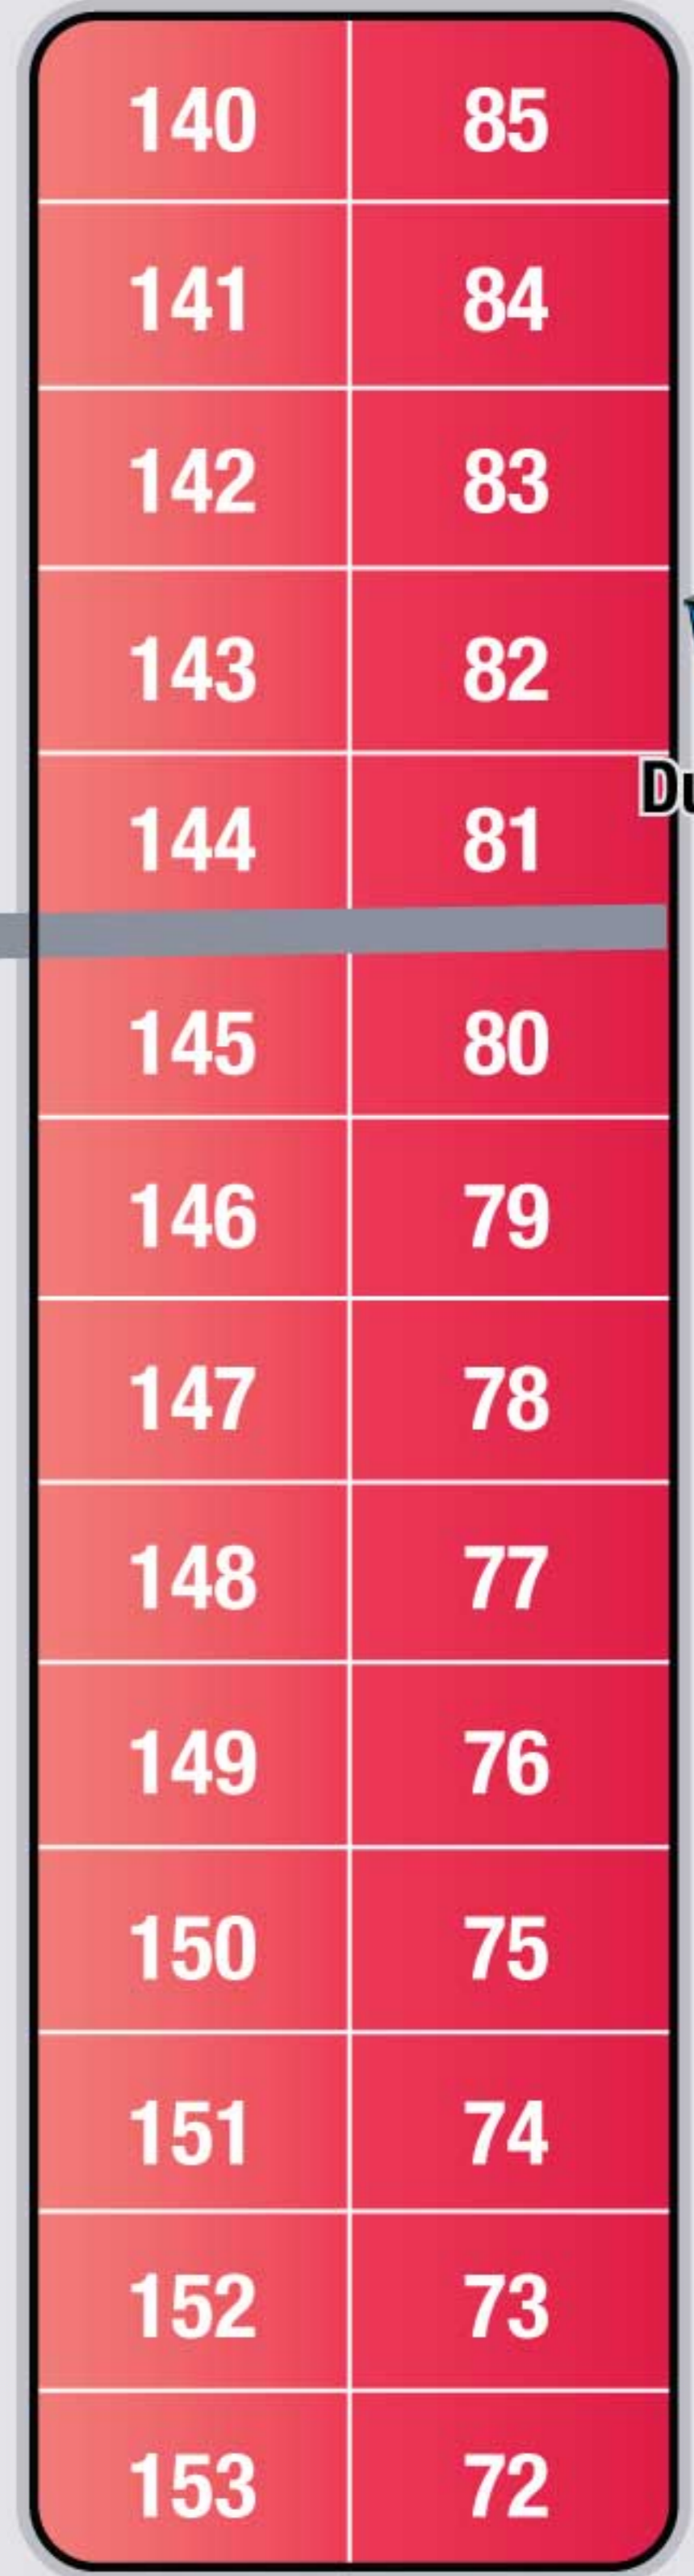

To
89A

& Fain Road

Main Access Road

All Rights Reserved © 2014

ENTRANCE

Office

Parking

LP Propane

Gate