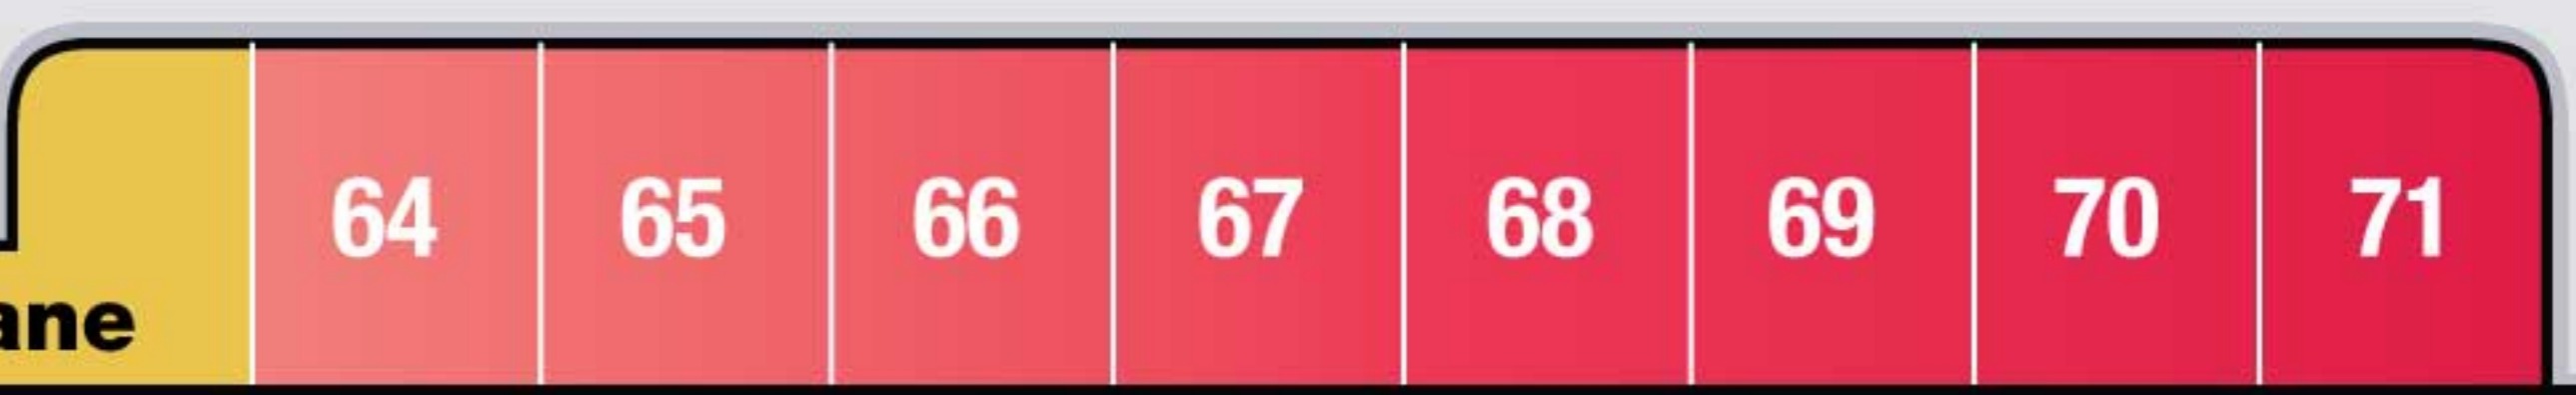

To
89A

& Fain Road

Main Access Road

All Rights Reserved © 2014

ENTRANCE

Office

Parking

LP Propane

Gate